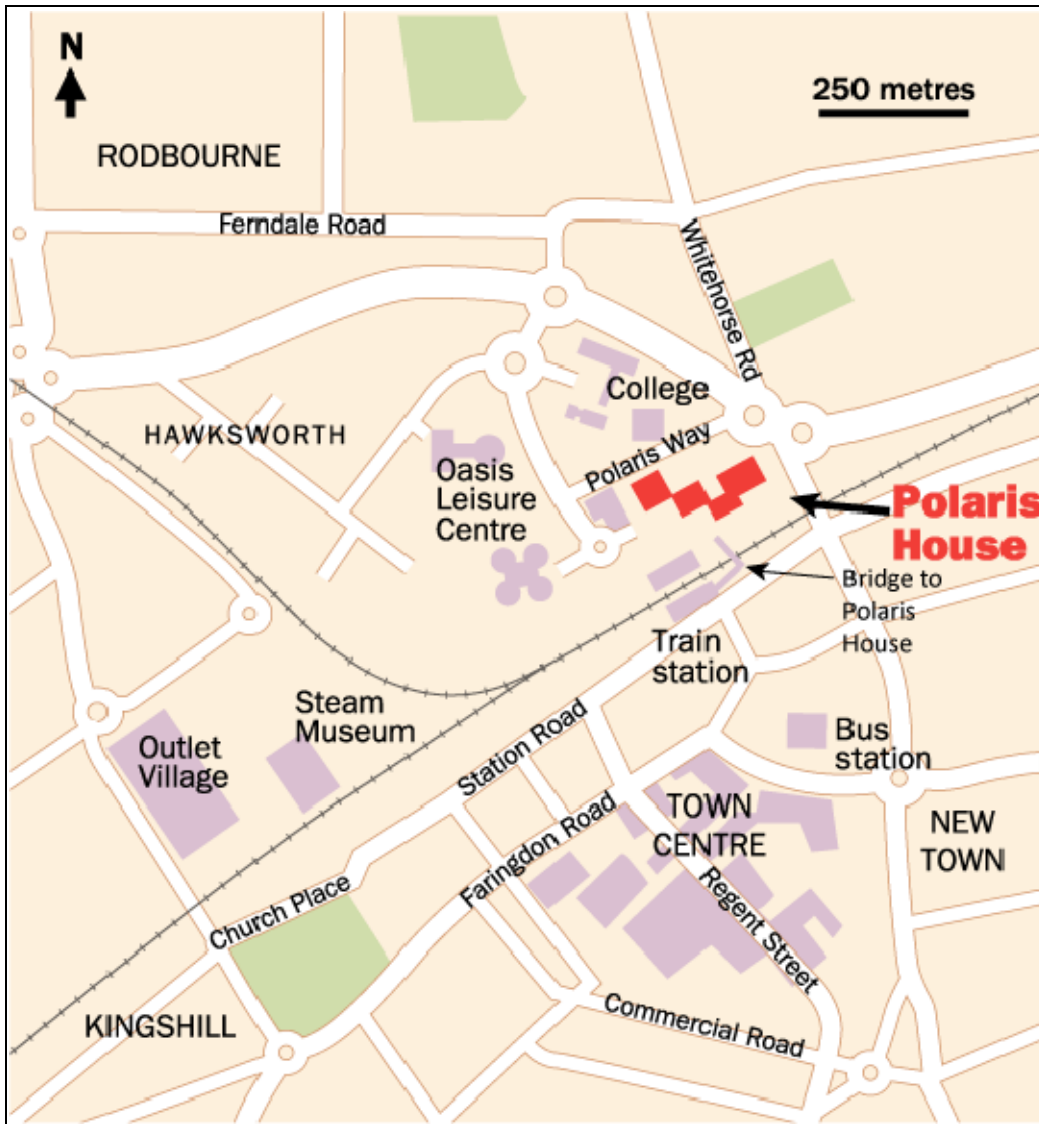

**Directions to the Biotechnology & Biological Sciences Research Council  
Polaris House, North Star Avenue, Swindon, Wiltshire, SN2 1UH Tel: 01793 413200**

**Central Swindon map**

**By Rail**

Swindon is served by First Great Western services between London Paddington, Bristol and South Wales.

Polaris House is **2 minutes walk** from Swindon station. Instead of taking the main exit out of the station, head for **platforms 1 and 3**, and go through the ticket barrier next to the newsagent. Go up the steps and across the **footbridge**.

Polaris House is the low-rise brick building to your left as you descend the steps.

**By Road**

From most approach routes, follow signs for **'Town Centre'**. Then look out for signs for **'North Star'**.

Visitor parking is located outside the main reception, but please note that visitor parking is limited and where possible visitors should travel by train.